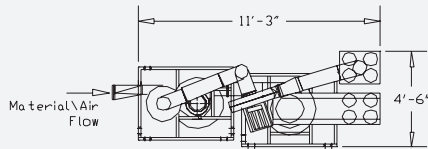

ACS

CVS

Options:

- Automated Dust Collector
- Stainless Steel Construction
- Custom Stand
- Access Platforms, Etc.

Options:

- Fine Discharge Cyclone
- Automated Dust Collector
- Stainless Steel Construction
- Access Platforms, Etc.

Model	ACS 20	ACS 40	ACS 90
Rate	500-2500 lbs./hr.	2000-4500 lbs./hr.	4000-12000 lbs./hr.
Typical System Size (l*w*h)	11'-3"*4'-6"*19'-1"	14'-4"*6'-7"*22'-6"	16'-4"*9'-1"*24'-2"

*Larger units available pending your requirements.

Model	CVS 100	CVS 160	CVS 200
Rate	200-1500 lbs./hr.	1000-2000 lbs./hr.	1500-3000 lbs./hr.
Typical System Size (l*w*h)	7'-9"*4'-0"*9'-0"	7'-9"*5'-4"*11'-6"	7'-9"*5'-4"*13'-9"

*Larger units available pending your requirements.