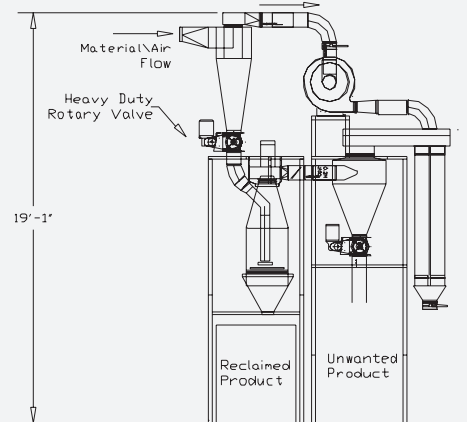

Model 20 shown

Options:

- Fine Discharge Cyclone
- Automated Dust Collector
- Stainless Steel Construction
- Access Platforms, Etc.

Model 160 shown

Model	ACS 20	ACS 40	ACS 90
Rate	500-2500 lbs./hr.	2000-4500 lbs./hr.	4000-12000 lbs./hr.
Typical System Size (l*w*h)	11'-3"*4'-6"*19'-1"	14'-4"*6'-7"*22'-6"	16'-4"*9'-1"*24'-2"