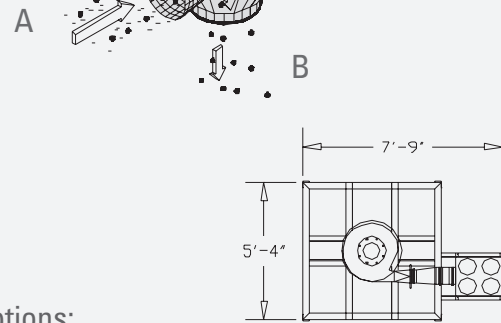

Model 20 shown

Options:

- Fine Discharge Cyclone
- Automated Dust Collector
- Stainless Steel Construction
- Access Platforms, Etc.

Model 160 shown

Model	ACS 20	ACS 40	ACS 90
Rate	500-2500 lbs./hr.	2000-4500 lbs./hr.	4000-12000 lbs./hr.
Typical System Size (l*w*h)	11'-3"*4'-6"*19'-1"	14'-4"*6'-7"*22'-6"	16'-4"*9'-1"*24'-2"