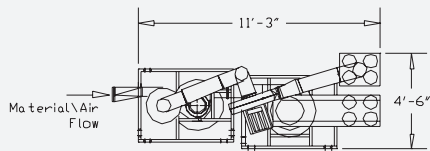

ACS

CVS

Options:

- Automated Dust Collector
- Stainless Steel Construction
- Custom Stand
- Access Platforms, Etc.

Options:

- Fine Discharge Cyclone
- Automated Dust Collector
- Stainless Steel Construction
- Access Platforms, Etc.

Model	ACS 20	ACS 40	ACS 90
Rate	500-2500 lbs./hr.	2000-4500 lbs./hr.	4000-12000 lbs./hr.
Typical System Size (l*w*h)	11'-3"*4'-6"*19'-1"	14'-4"*6'-7"*22'-6"	16'-4"*9'-1"*24'-2"

*Larger units available pending your requirements.

Model	CVS 100	CVS 160	CVS 200
Rate	200-1500 lbs./hr.	1000-2000 lbs./hr.	1500-3000 lbs./hr.
Typical System Size (l*w*h)	7'-9"*4'-0"*9'-0"	7'-9"*5'-4"*11'-6"	7'-9"*5'-4"*13'-9"

*Larger units available pending your requirements.