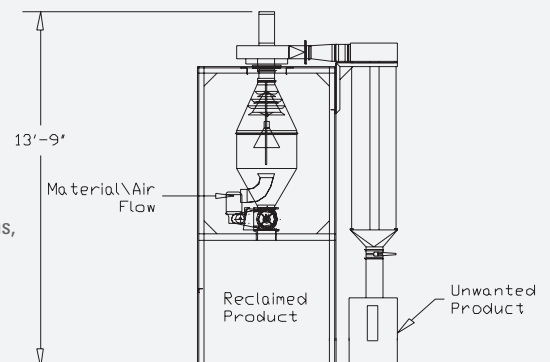

Model 20 shown

Options:

- Fine Discharge Cyclone
- Automated Dust Collector
- Stainless Steel Construction
- Access Platforms, Etc.

Model 160 shown

Model	ACS 20	ACS 40	ACS 90
Rate	500-2500 lbs./hr.	2000-4500 lbs./hr.	4000-12000 lbs./hr.
Typical System Size (l*w*h)	11'-3"*4'-6"*19'-1"	14'-4"*6'-7"*22'-6"	16'-4"*9'-1"*24'-2"