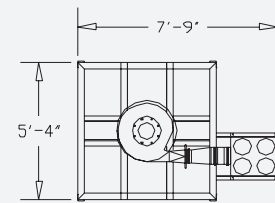

Model 160 shown

Model	ACS 20	ACS 40	ACS 90
Rate	500-2500 lbs./hr.	2000-4500 lbs./hr.	4000-12000 lbs./hr.
Typical System Size (l*w*h)	11'-3"*4'-6"*19'-1"	14'-4"*6'-7"*22'-6"	16'-4"*9'-1"*24'-2"

*Larger units available pending your requirements.

Model	CVS 100	CVS 160	CVS 200
Rate	200-1500 lbs./hr.	1000-2000 lbs./hr.	1500-3000 lbs./hr.
Typical System Size (l*w*h)	7'-9"*4'-0"*9'-0"	7'-9"*5'-4"*11'-6"	7'-9"*5'-4"*13'-9"

*Larger units available pending your requirements.