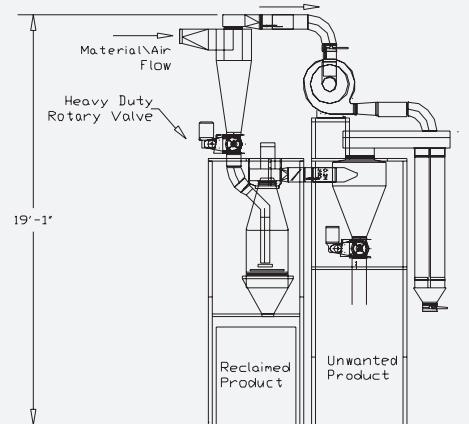

Model 20 shown

Options:

- Fine Discharge Cyclone
- Automated Dust Collector
- Stainless Steel Construction
- Access Platforms, Etc.

Model 160 shown

Model	ACS 20	ACS 40	ACS 90
Rate	500-2500 lbs./hr.	2000-4500 lbs./hr.	4000-12000 lbs./hr.
Typical System Size (l*w*h)	11'-3"*4'-6"*19'-1"	14'-4"*6'-7"*22'-6"	16'-4"*9'-1"*24'-2"