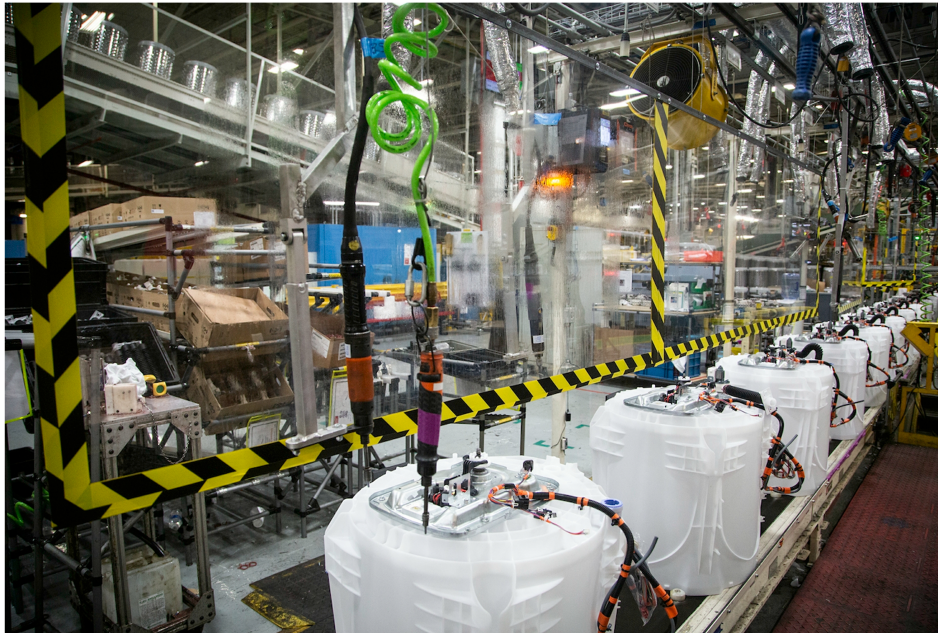

Industrial Metal Fabricators (Chatham) Ltd.

* The ability to innovate.

Design & Fabrication of Custom Lexan Barriers for COVID-19

Protect Workers in:

Production Areas
Washrooms
Cafeterias

Meeting Rooms
Offices
Etc...