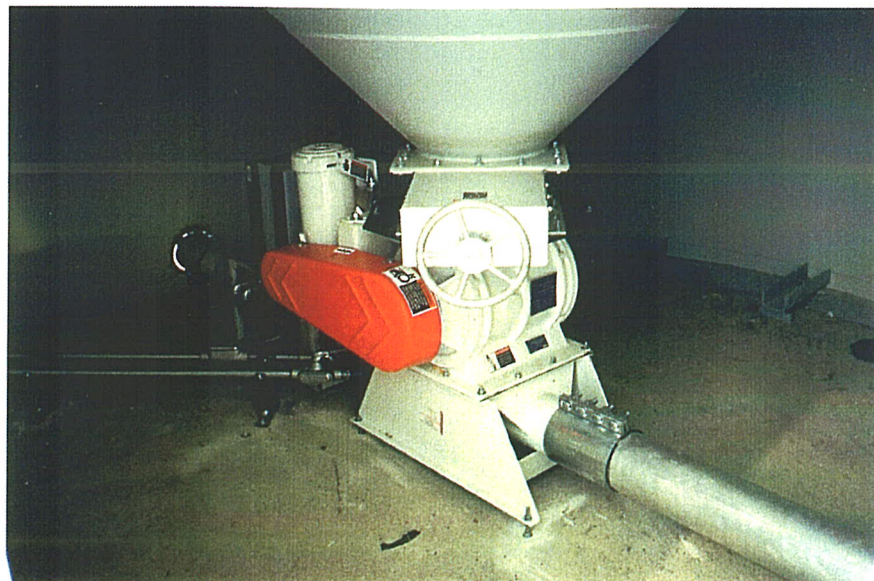

Industrial Metal Fabricators (Chatham) Ltd.
Chatham, Ontario

Phone: 519-354-4270
Fax: 519-354-4193
Email: info@indmetalfab.com

System: Polypropylene Material Handling System
Customer: JSPI, Detroit, MI
Description: Convey Virgin Plastic Pellets (Railcar Unloading) H-900', V-60,
#90-6, Rate 10,000 – 20,000 lb./hr
Equipment: PD Blowers, Filter Receiver, Rotary Valves & Piping