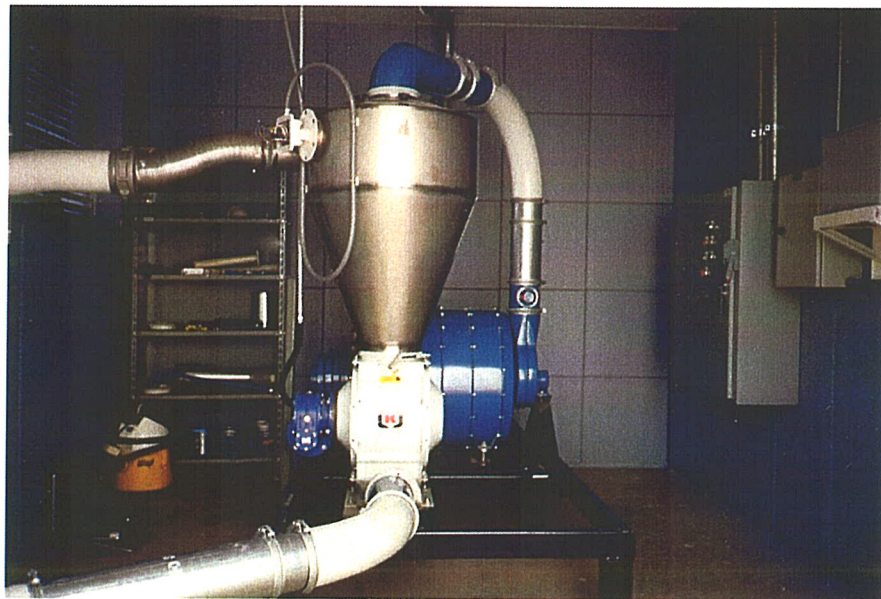

Industrial Metal Fabricators (Chatham) Ltd.
Chatham, Ontario

Phone: 519-354-4270
Fax: 519-354-4193
Email: info@indmetalfab.com

System: PET Material Handling System
Customer: Plastipak Package do Brazil
Description: Convey Virgin PET from Sea Bulk Container into Silos, H-100', V-65', #90-7, Rate: 45,000 – 50,000 lb./hr
Equipment: 5-Stage Blower, Rotary Valve, Cyclone Separator, Piping

Industrial Metal Fabricators (Chatham) Ltd.
Chatham, Ontario

Phone: 519-354-4270
Fax: 519-354-4193
Email: info@indmetalfab.com

System: Polypropylene Material Handling System
Customer: JSPI, Detroit, MI
Description: Convey Virgin Plastic Pellets (Railcar Unloading), H-900', V-60, #90-6, Rate: 10,000 lb./hr
Equipment: 3-Stage Blower, Rotary Valve, Cyclone Separator & Piping