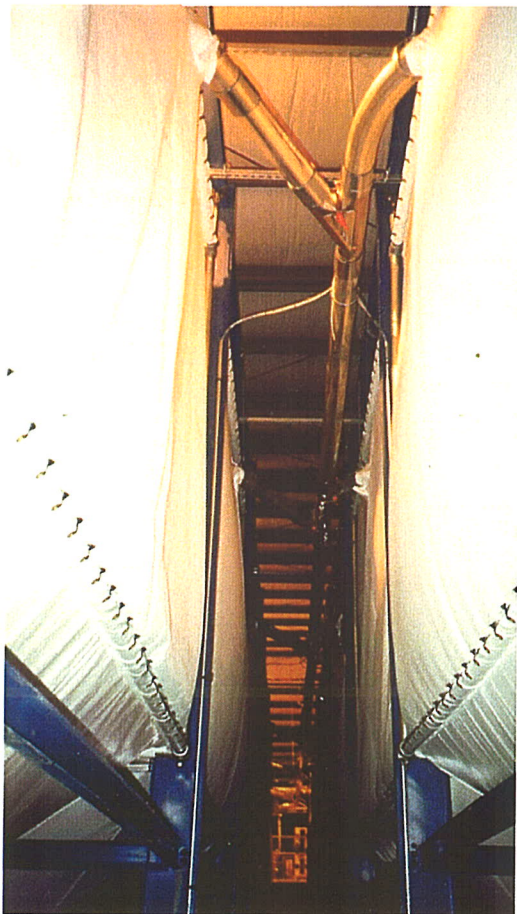

Industrial Metal Fabricators (Chatham) Ltd.
Chatham, Ontario

Phone: 519-354-4270
Fax: 519-354-4193
Email: info@indmetalfab.com

System: E.P.P. Material Handling System
Customer: JSPI, Tullahoma, TN
Description: Convey Expanded Plastic Beads H-850', V-30', #90-6, Rate: 5000-8000 lb./hr
Equipment: PD Blowers, Filter Receiver, Rotary Valve, IMF Diverters, Bag Take-Off & Piping.