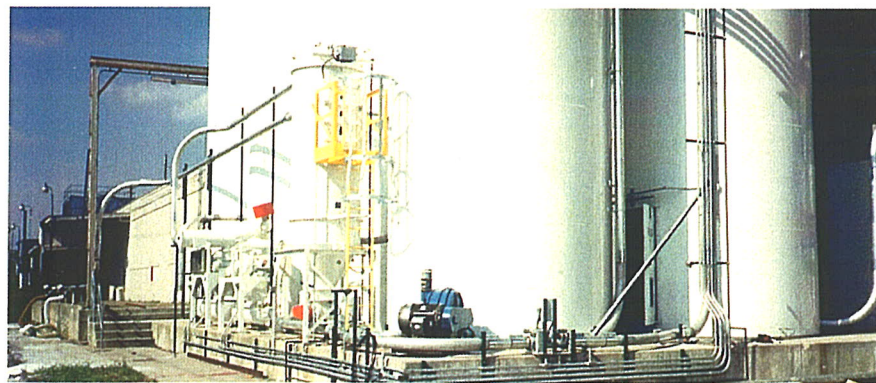

Industrial Metal Fabricators (Chatham) Ltd.
Chatham, Ontario

Phone: 519-354-4270
Fax: 519-354-4193
Email: info@indmetalfab.com

System: Polypropylene Material Handling System
Customer: JSPI, Detroit, MI
Description: Convey Virgin Plastic Pellets (Railcar Unloading) H-900', V-60,
#90-6, Rate 10,000 – 20,000 lb./hr
Equipment: PD Blowers, Filter Receiver, Rotary Valves & Piping