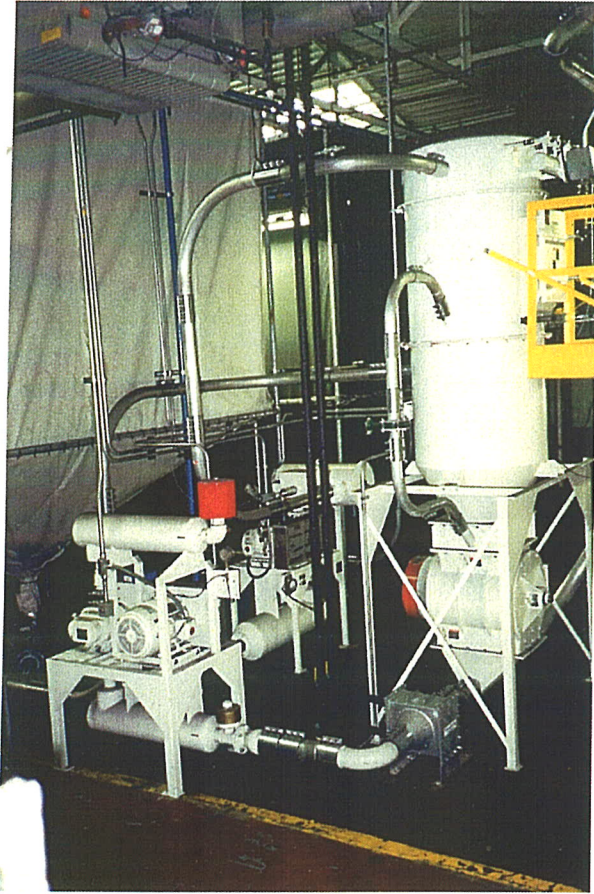

Industrial Metal Fabricators (Chatham) Ltd.
Chatham, Ontario

Phone: 519-354-4270
Fax: 519-354-4193
Email: info@indmetalfab.com

System: E.P.P. Material Handling System
Customer: JSPI, Detroit, MI
Description: Convey Expanded Plastic Beads H-950', V-25', #90-7, Rate: 5000-8000 lb./hr
Equipment: PD Blowers, Filter Receiver, Rotary Valve, IMF Diverters, Bag Take-Off and Piping