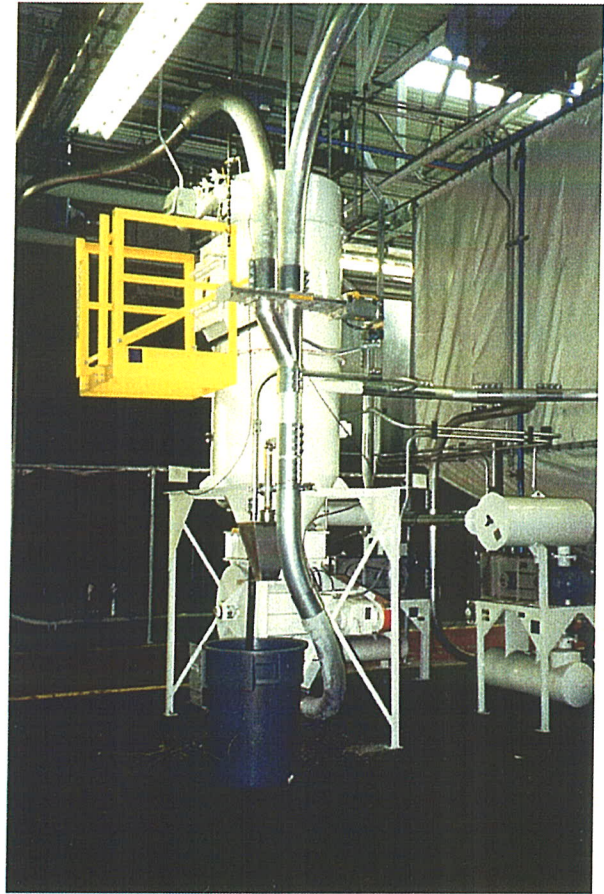

Industrial Metal Fabricators (Chatham) Ltd.
Chatham, Ontario

Phone: 519-354-4270
Fax: 519-354-4193
Email: info@indmetalfab.com

System: E.P.P. Material Handling System
Customer: JSPI, Detroit, MI
Description: Convey Expanded Plastic Beads H-950', V-25', #90-7, Rate: 5000-8000 lb./hr
Equipment: PD Blowers, Filter Receiver, Rotary Valve, IMF Diverters, Bag Take-Off and Piping