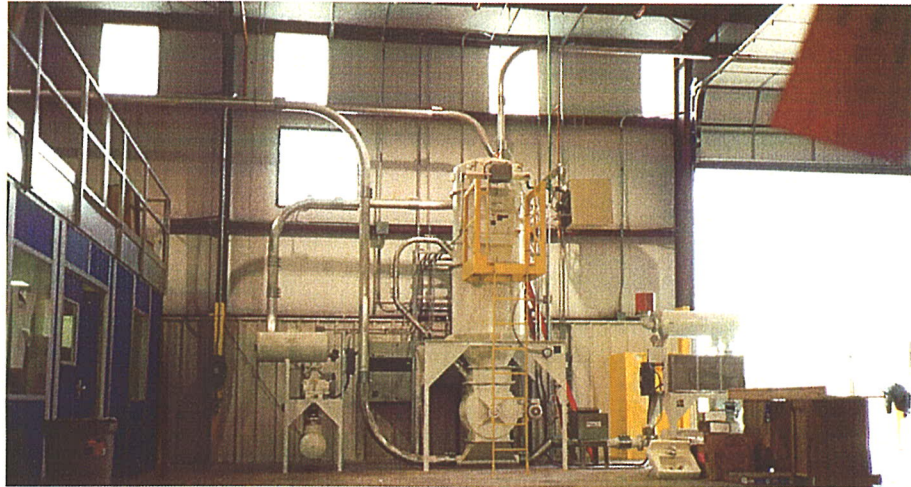

Industrial Metal Fabricators (Chatham) Ltd.
Chatham, Ontario

Phone: 519-354-4270
Fax: 519-354-4193
Email: info@indmetalfab.com

System: E.P.P. Material Handling System
Customer: JSPI, Tullahoma, TN
Description: Convey Expanded Plastic Beads H-850', V-30', #90-6, Rate: 5000-8000 lb./hr
Equipment: PD Blowers, Filter Receiver, Rotary Valve, IMF Diverters, Bag Take-Off & Piping.