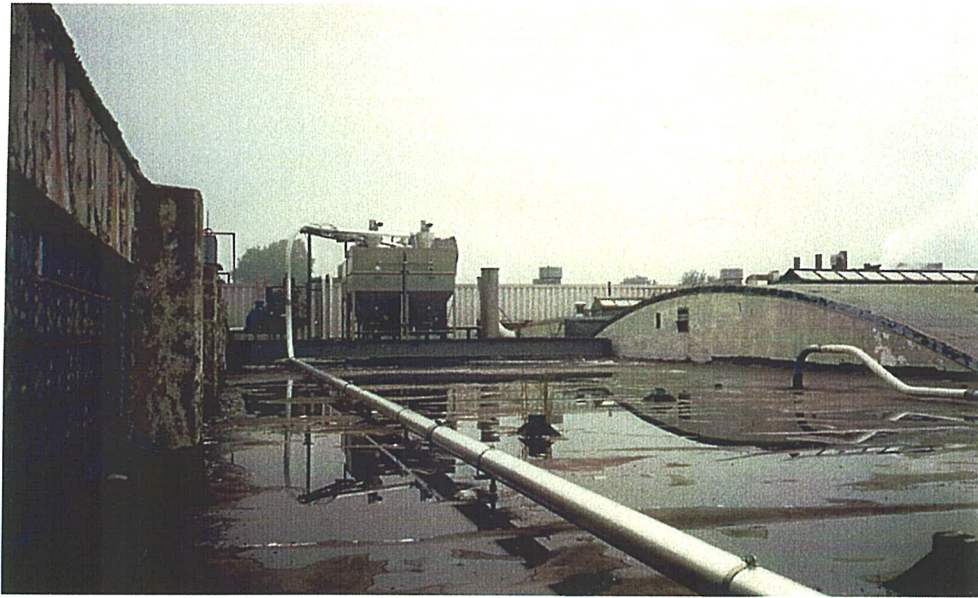

Industrial Metal Fabricators (Chatham) Ltd.
Chatham, Ontario

Phone: 519-354-4270
Fax: 519-354-4193
Email: info@indmetalfab.com

System: Polypropylene Material Handling System
Customer: JSPI, Detroit, MI
Description: Convey Virgin Plastic Pellets (Railcar Unloading), H-900', V-60, #90-6, Rate: 10,000 lb./hr
Equipment: 3-Stage Blower, Rotary Valve, Cyclone Separator & Piping