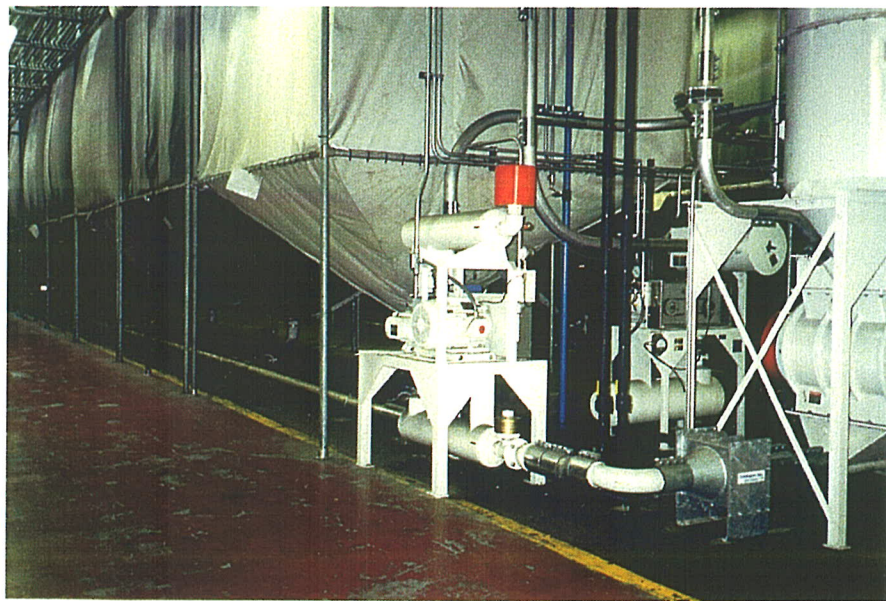

Industrial Metal Fabricators (Chatham) Ltd.
Chatham, Ontario

Phone: 519-354-4270
Fax: 519-354-4193
Email: info@indmetalfab.com

System: E.P.P. Material Handling System
Customer: JSPI, Detroit, MI
Description: Convey Expanded Plastic Beads H-950', V-25', #90-7, Rate: 5000-8000 lb./hr
Equipment: PD Blowers, Filter Receiver, Rotary Valve, IMF Diverters, Bag Take-Off and Piping