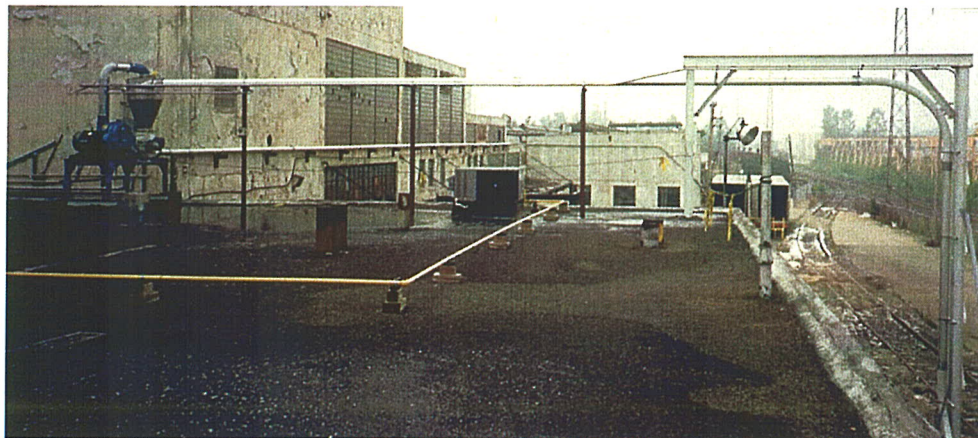

Industrial Metal Fabricators (Chatham) Ltd.
Chatham, Ontario

Phone: 519-354-4270
Fax: 519-354-4193
Email: info@indmetalfab.com

System: Polypropylene Material Handling System
Customer: JSPI, Detroit, MI
Description: Convey Virgin Plastic Pellets (Railcar Unloading), H-900', V-60, #90-6, Rate: 10,000 lb./hr
Equipment: 3-Stage Blower, Rotary Valve, Cyclone Separator & Piping